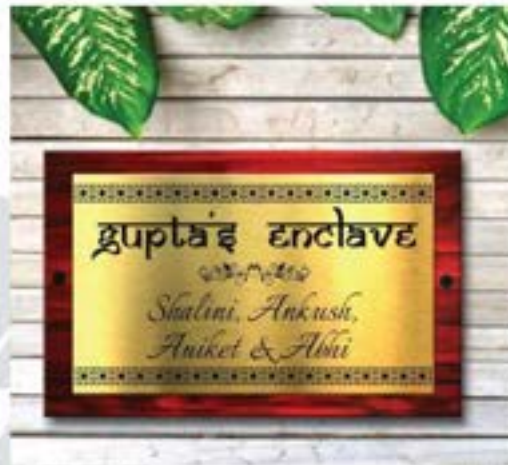

Turning Your Visions into Success

Golden Engraving Board

We manufacture first-rate quality and rust resistance plate. All the name plates are fabricated and assured vendors to provide the best designs. These brass name plates are used in doors, desktop, residuals, offices & in many applications.

- Elegant design
- Water and rust proof
- Highly robust
- Crack resistant
- Low maintenance
- Withstand wear and tear
- Smooth edges with best finishes.